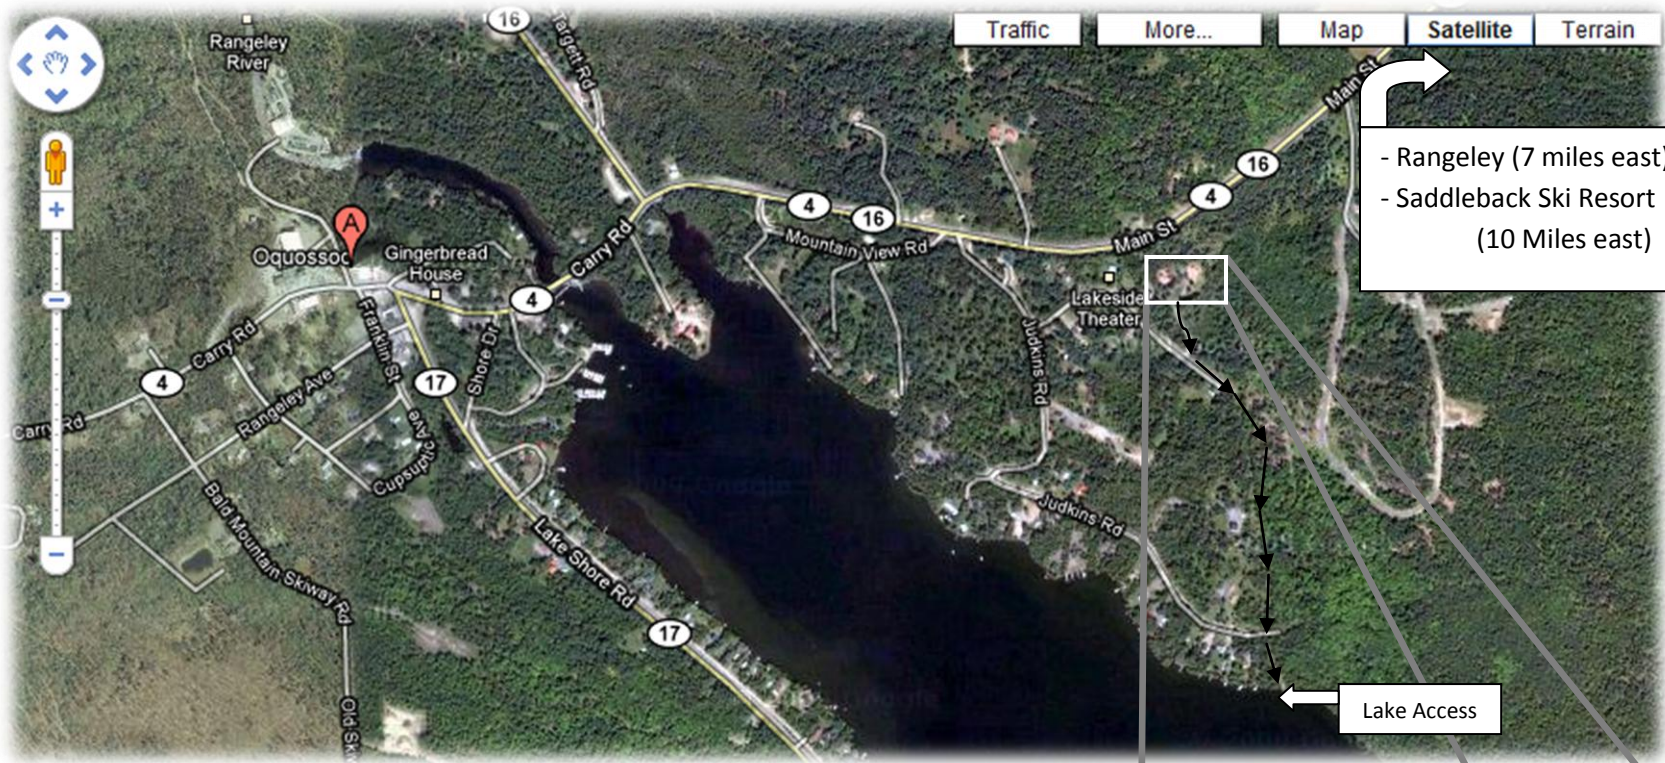

# Mahara Mountain in Relation to Oquossoc, ME.

- Rangeley (7 miles east)  
 - Saddleback Ski Resort (10 Miles east)

Lake Access

**Mahara Mountain Location**

Google Maps does not register the cabins address yet (13 and 19 Mahara Lane). Here is a map of the Oquossoc area and our cabins. Search Oquossoc, ME and you can view this area on your own.

Please note that “Lakeside Theatre” is NOT on Field Way. “Lakeside Theatre” is in Rangeley, ME.

- ← - - - - - → = 1,000 Feet  
 - → → → → = Trail to Lake